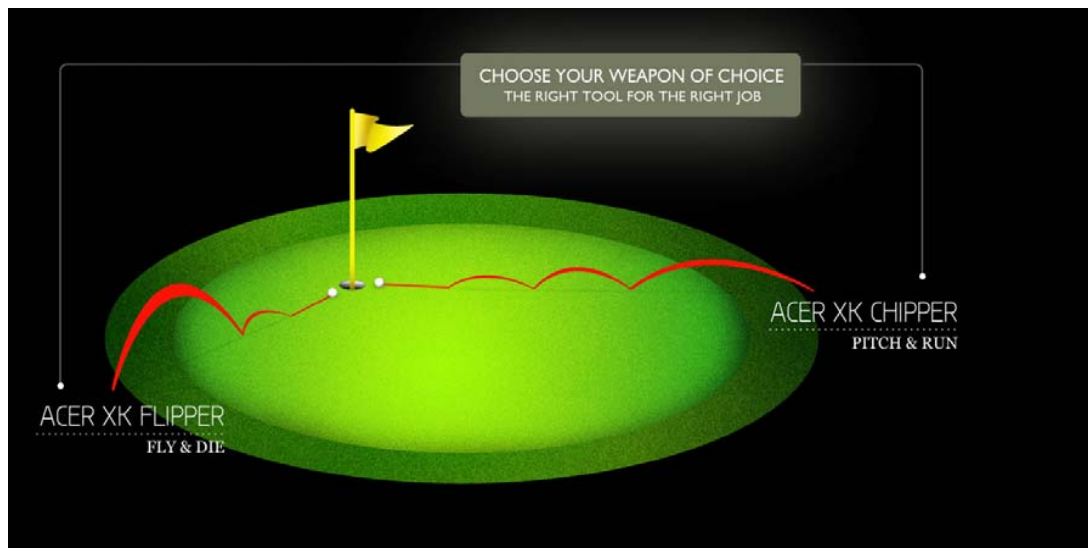

Dynacraft Prophet Tour CNC Forged Irons

- A brand new way to create a forged iron

Dynacraft Prophet Tour CNC Forged Irons

- Classic appearance
- Stability Slot for enhanced forgiveness
- Shorter hosel to provide that “Pure” feel at impact

TIMELESS APPEARANCE

Acer XK Flipper Chipper

- Higher lofted (46°) Chipper
- Designed for use around the green
- Putter length
- More upright lie
- Ultra-wide sole
- Gooseneck “shankless” hosel

Bionik Nano-White Putters