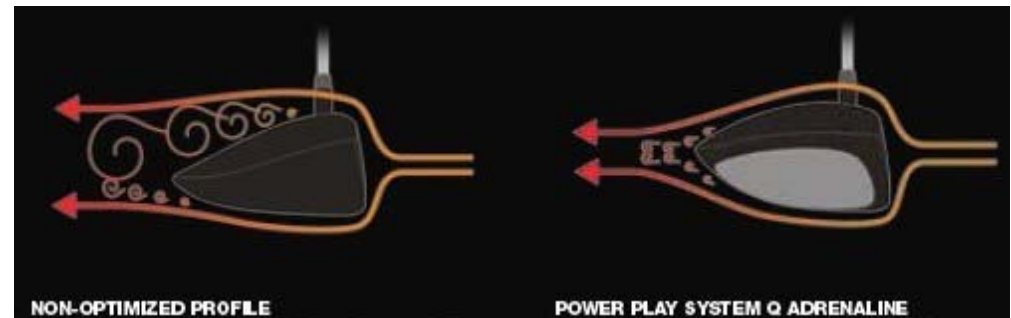

acer

Power Play

APOLLO
EQUIPMENT FOR ATHLETES

Bella

DYNACRAFT

Power Play **Adrenaline** Driver

Slipstream Technology

- Aerodynamically designed
- Wind tunnel tested
- Efficient airflow around body for improved speed and distance