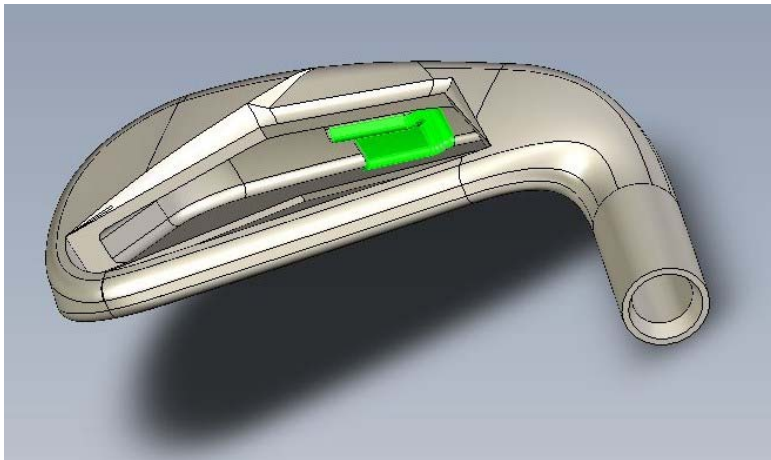

Acer XDS React Irons

- Sneaky long distance
- Moderate offset & topline will appeal to a wide range of players
- Wide, radius sole perfect for either diggers or sweepers
- Designed for superior forgiveness
- Available RH & LH

acer

Power Play

APOLLO
EQUIPMENT FOR ATHLETES

Bella

DYNACRAFT